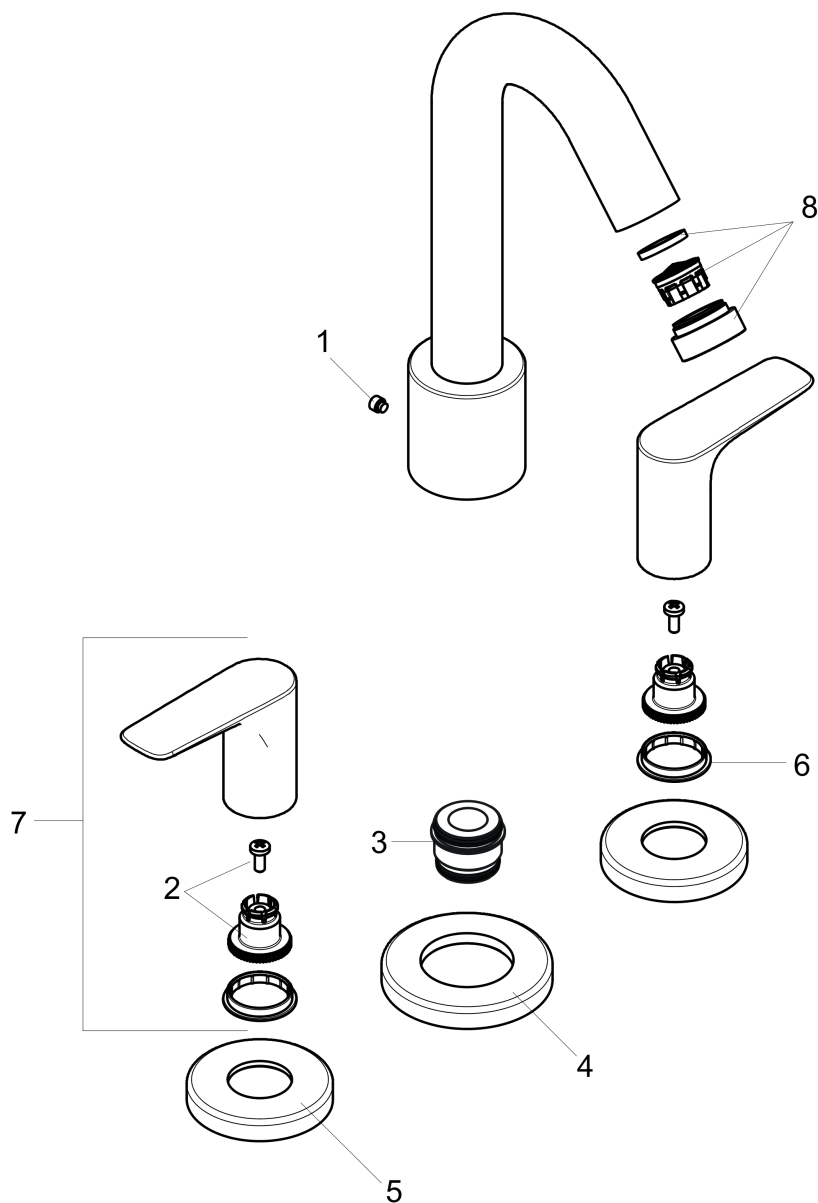

Logis

3-Hole Roman Tub Set Trim

Finishes : **chrome** Part no. : **71500001**

Description

Features

- 90° ceramic valves
- integrated shower support

Item details

List Price \$ 430.00

Compliance

Product image

Scale drawing

Logis

3-Hole Roman Tub Set Trim

Finishes : **chrome** Part no. : **71500001**

Exploded drawing

Year of production: >07/15

Logis

3-Hole Roman Tub Set Trim

Finishes : **chrome** Part no. : **71500001**

Spare parts list

Year of production: >07/15

Pos.	Description	Part no.	Price	PU
1	hollow set screw M6x6	97660000	-	1
2	handle fixing set	94184000	-	1
3	adapter for spout	88512000	-	1
4	escutcheon Ø 70 mm	97779000	-	1
5	escutcheon	31098000	-	1
6	set of color-rings cold / hot water	95819000	-	1
7	handle	92779000	-	1
8	aerator M24x1 (25 l/min)	92512000	-	1
a	spout cpl.	95463000	-	1