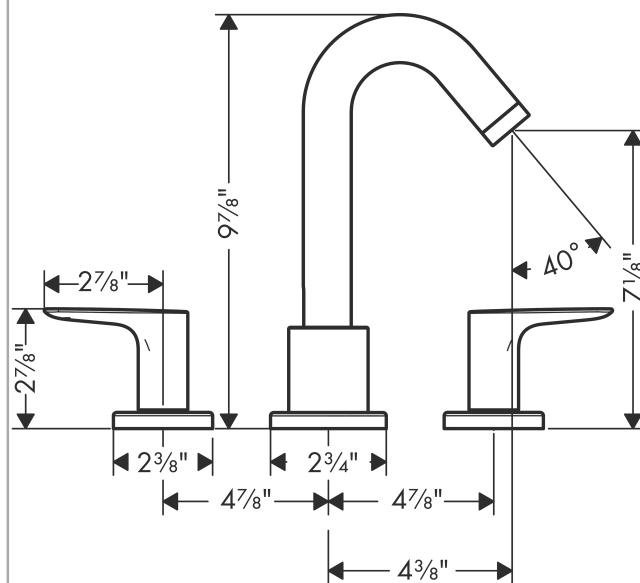

Logis

3-Hole Roman Tub Set Trim

Finishes : **chrome** Part no. : **71500001**

Description

Features

- 90° ceramic valves
- integrated shower support

Item details

List Price \$ 430.00

Compliance

Product image

Scale drawing

Logis

3-Hole Roman Tub Set Trim

Finishes : **chrome** Part no. : **71500001**

Exploded drawing

Year of production: >07/15

Logis

3-Hole Roman Tub Set Trim

Finishes : **chrome** Part no. : **71500001**

Spare parts list

Year of production: >07/15

Pos.	Description	Part no.	Price	PU
1	hollow set screw M6x6	97660000	-	1
2	handle fixing set	94184000	-	1
3	adapter for spout	88512000	-	1
4	escutcheon Ø 70 mm	97779000	-	1
5	escutcheon	31098000	-	1
6	set of color-rings cold / hot water	95819000	-	1
7	handle	92779000	-	1
8	aerator M24x1 (25 l/min)	92512000	-	1
a	spout cpl.	95463000	-	1